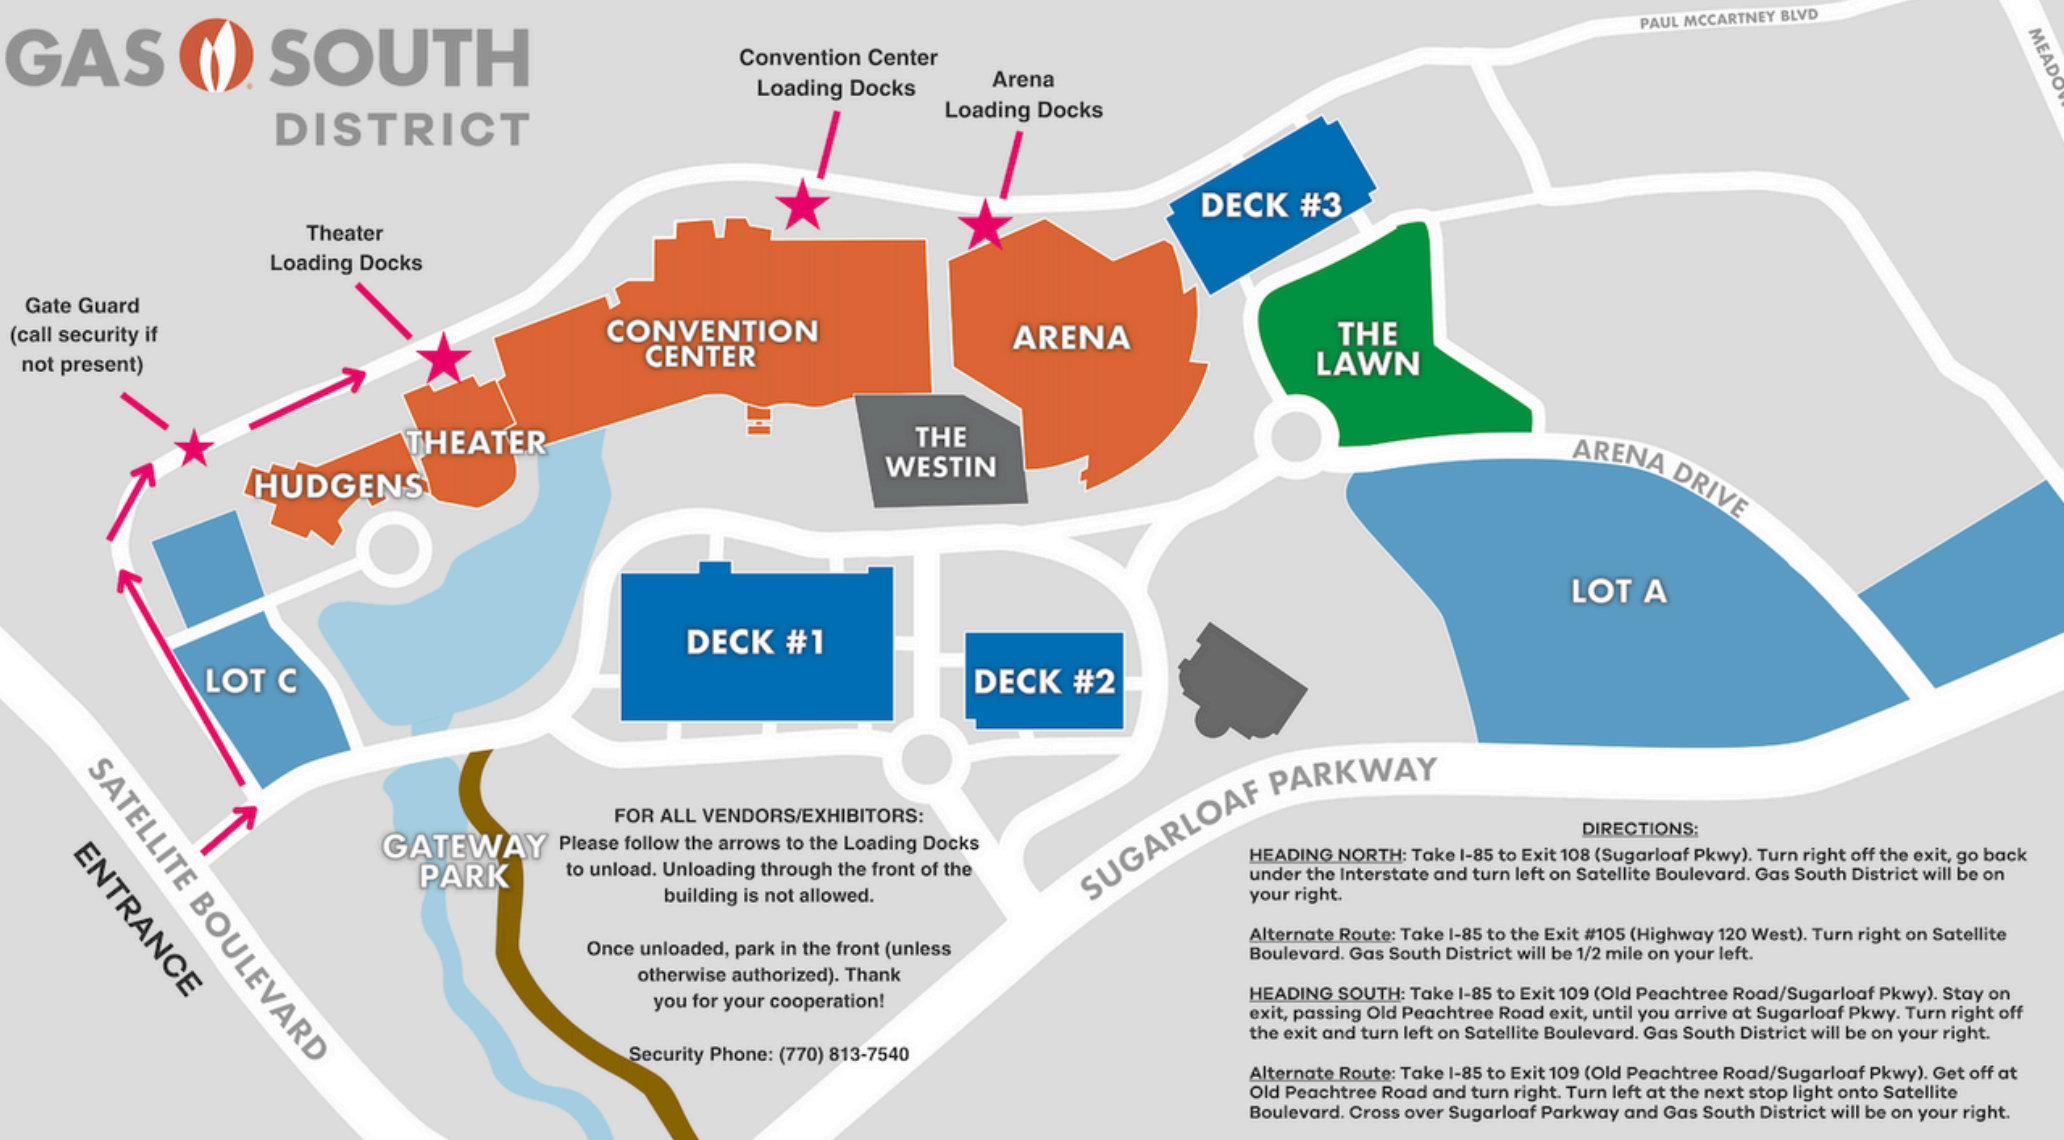

GAS SOUTH DISTRICT

Gate Guard
(call security if
not present)

Theater
Loading Docks

Convention Center
Loading Docks

Arena
Loading Docks

DECK #3

CONVENTION
CENTER

ARENA

Once unloaded, park in the front (unless
otherwise authorized). Thank
you for your cooperation!

Security Phone: (770) 813-7540

DIRECTIONS:

HEADING NORTH: Take I-85 to Exit 108 (Sugarloaf Pkwy). Turn right off the exit, go back under the interstate and turn left on Satellite Boulevard. Gas South District will be on your right.

Alternate Route: Take I-85 to the Exit #105 (Highway 120 West). Turn right on Satellite Boulevard. Gas South District will be 1/2 mile on your left.

HEADING SOUTH: Take I-85 to Exit 109 (Old Peachtree Road/Sugarloaf Pkwy). Stay on exit, passing Old Peachtree Road exit, until you arrive at Sugarloaf Pkwy. Turn right off the exit and turn left on Satellite Boulevard. Gas South District will be on your right.

Alternate Route: Take I-85 to Exit 109 (Old Peachtree Road/Sugarloaf Pkwy). Get off at Old Peachtree Road and turn right. Turn left at the next stop light onto Satellite Boulevard. Cross over Sugarloaf Parkway and Gas South District will be on your right.